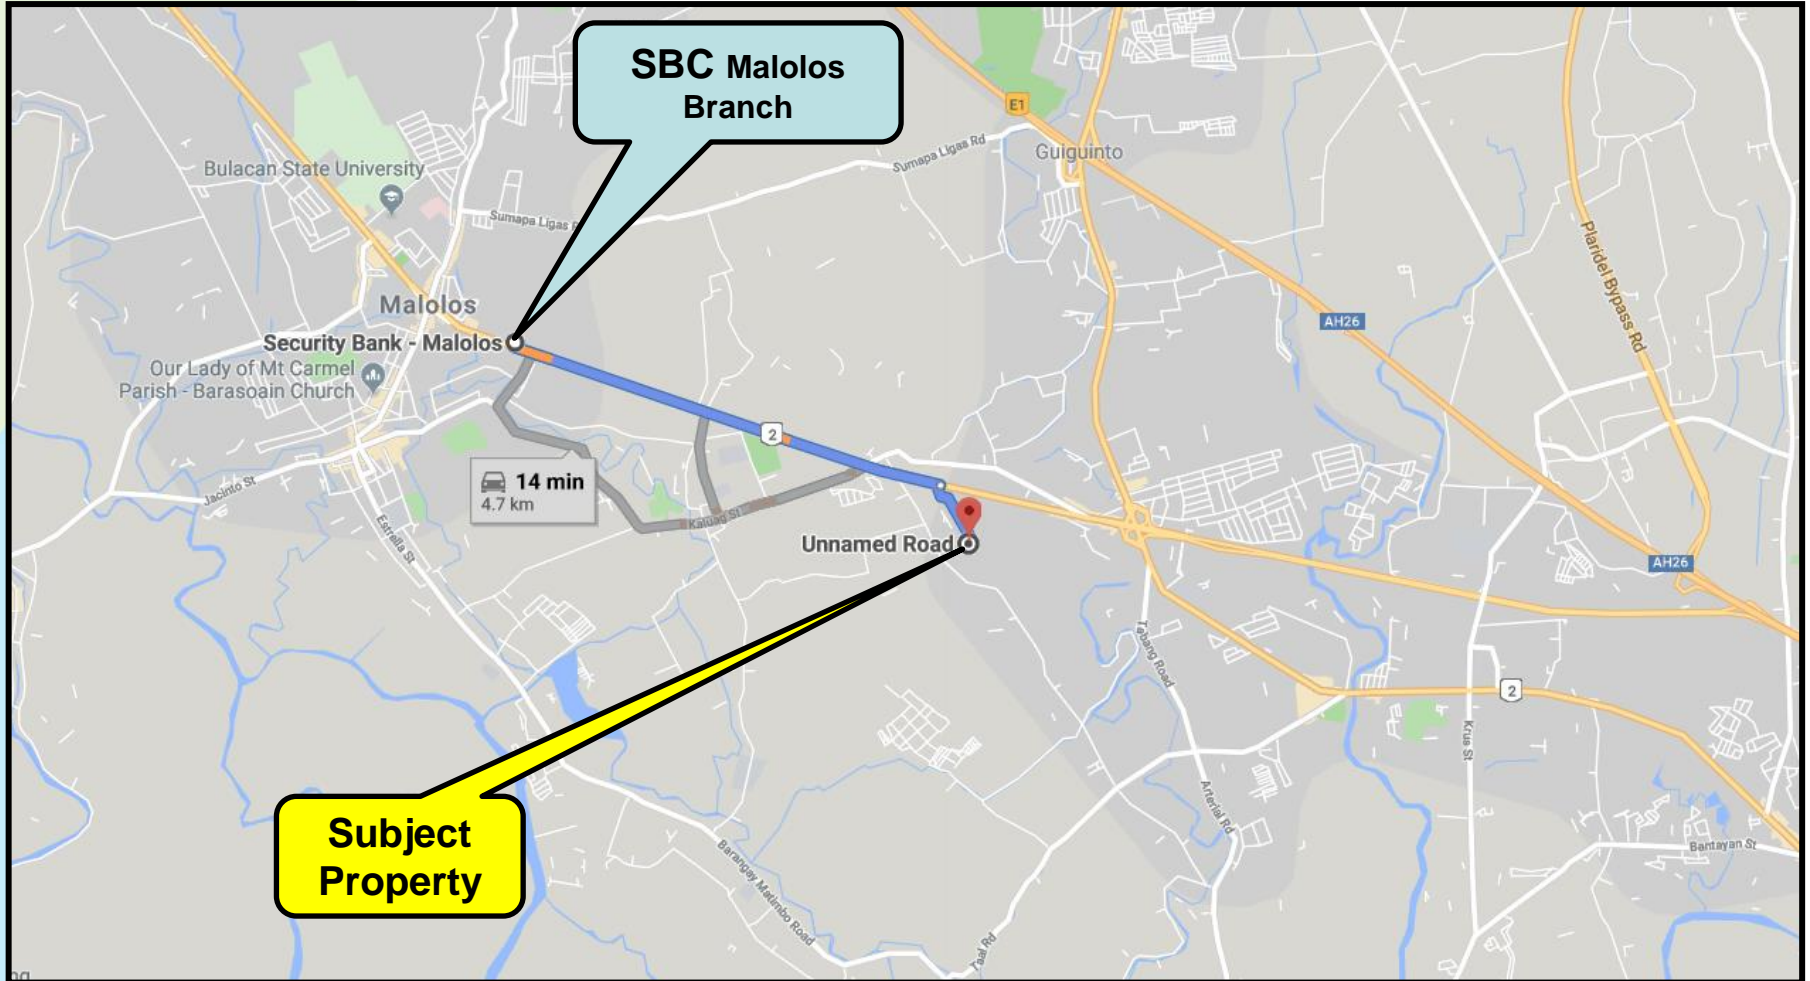

Property 1: Glowdel Street, First Bulacan Industrial City, Barangay Tikay, Malolos City, Bulacan

[Vicinity Map](#)

[Property Description](#)

[Plotting/Layout](#)

[Pictures of Property](#)

Property 1: Glowdel Street, First Bulacan Industrial City, Barangay Tikay, Malolos City, Bulacan

Vicinity Map (1)

Site is approximately 4.60 kilometers from SBC Malolos Branch

You deserve better

[Main](#)

[Map \(2\)](#)

PUREFEEDS CORPORATION

Property 1: Glowdel Street, First Bulacan Industrial City, Barangay Tikay, Malolos City, Bulacan

Vicinity Map (2)

Site is approximately 4.60 kilometers from SBC Malolos Branch

You deserve better

[Map \(1\)](#)

[Main](#)

[Property Description](#)

PUREFEEDS CORPORATION

Property 1: Glowdel Street, First Bulacan Industrial City, Barangay Tikay, Malolos City, Bulacan

Property 1: Glowdel Street, First Bulacan Industrial City, Barangay Tikay, Malolos City, Bulacan

Office / Storage Building

[Previous Picture](#)

[Next Picture](#)

[Tax Map](#)

[Main](#)

[Valuation](#)

 **SECURITY BANK**
You deserve better