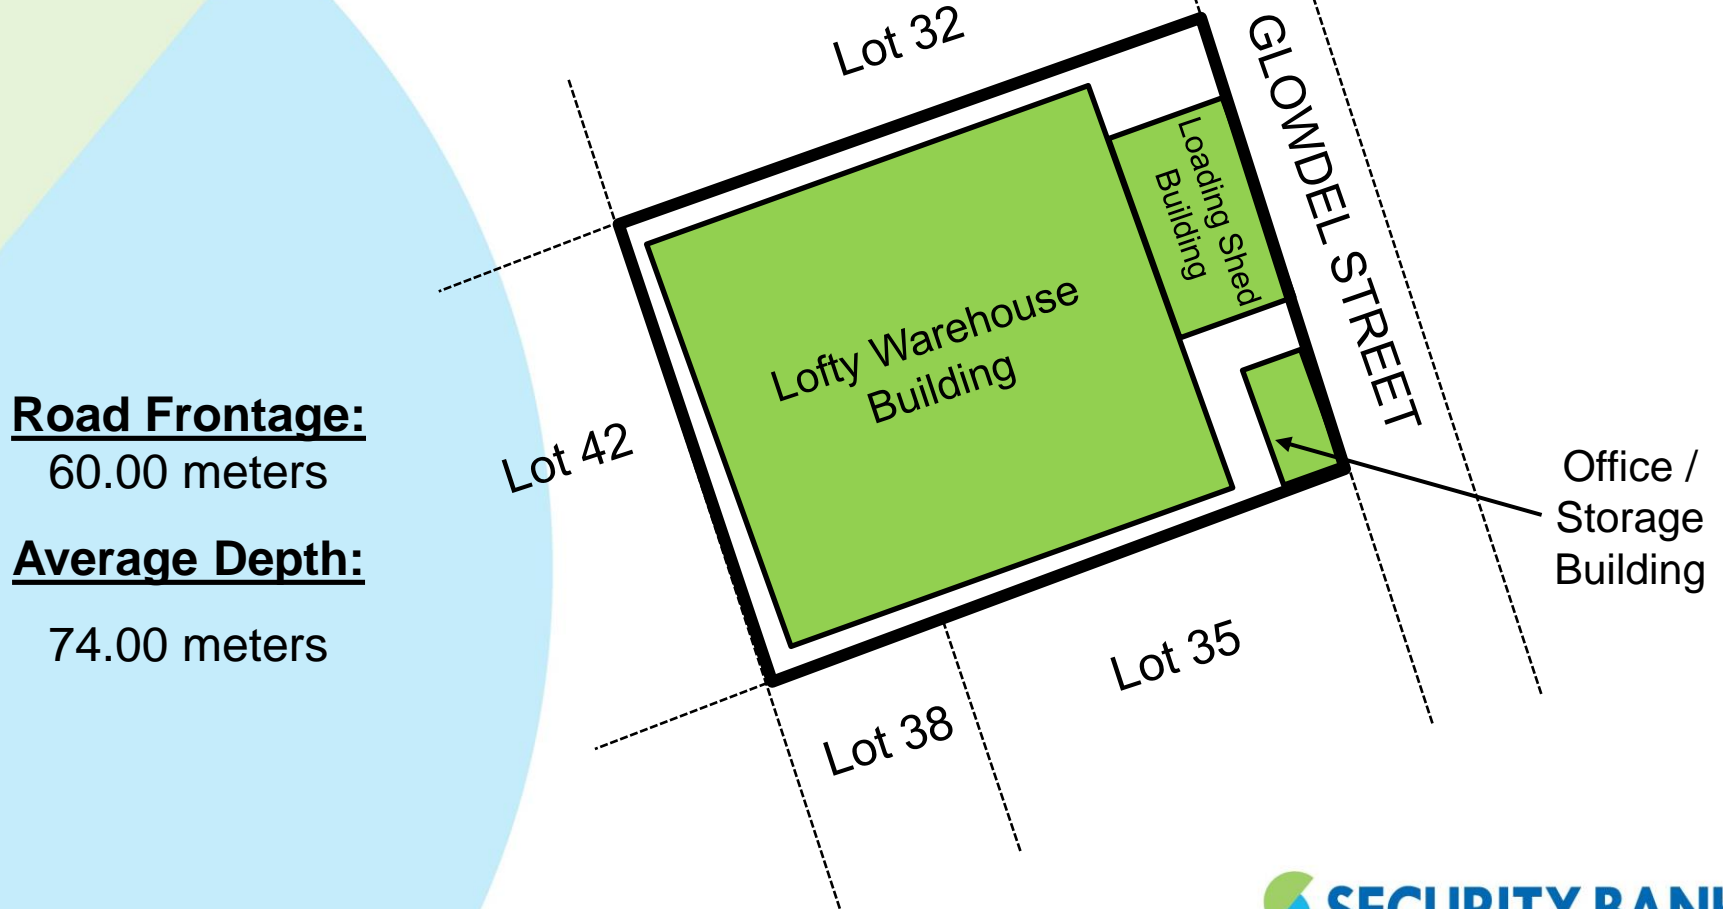

Vicinity Map (1)

Site is approximately 4.60 kilometers from SBC Malolos Branch

You deserve better

[Main](#)

[Map \(2\)](#)

PUREFEEDS CORPORATION

Property 1: Glowdel Street, First Bulacan Industrial City, Barangay Tikay, Malolos City, Bulacan

Vicinity Map (2)

Site is approximately 4.60 kilometers from SBC Malolos Branch

You deserve better

[Map \(1\)](#)

[Main](#)

[Property Description](#)

PUREFEEDS CORPORATION

Property 1: Glowdel Street, First Bulacan Industrial City, Barangay Tikay, Malolos City, Bulacan

Plotting / Layout

Road Frontage:

60.00 meters

Average Depth:

74.00 meters

[Property Description](#)

[Main](#)

[Tax Map](#)